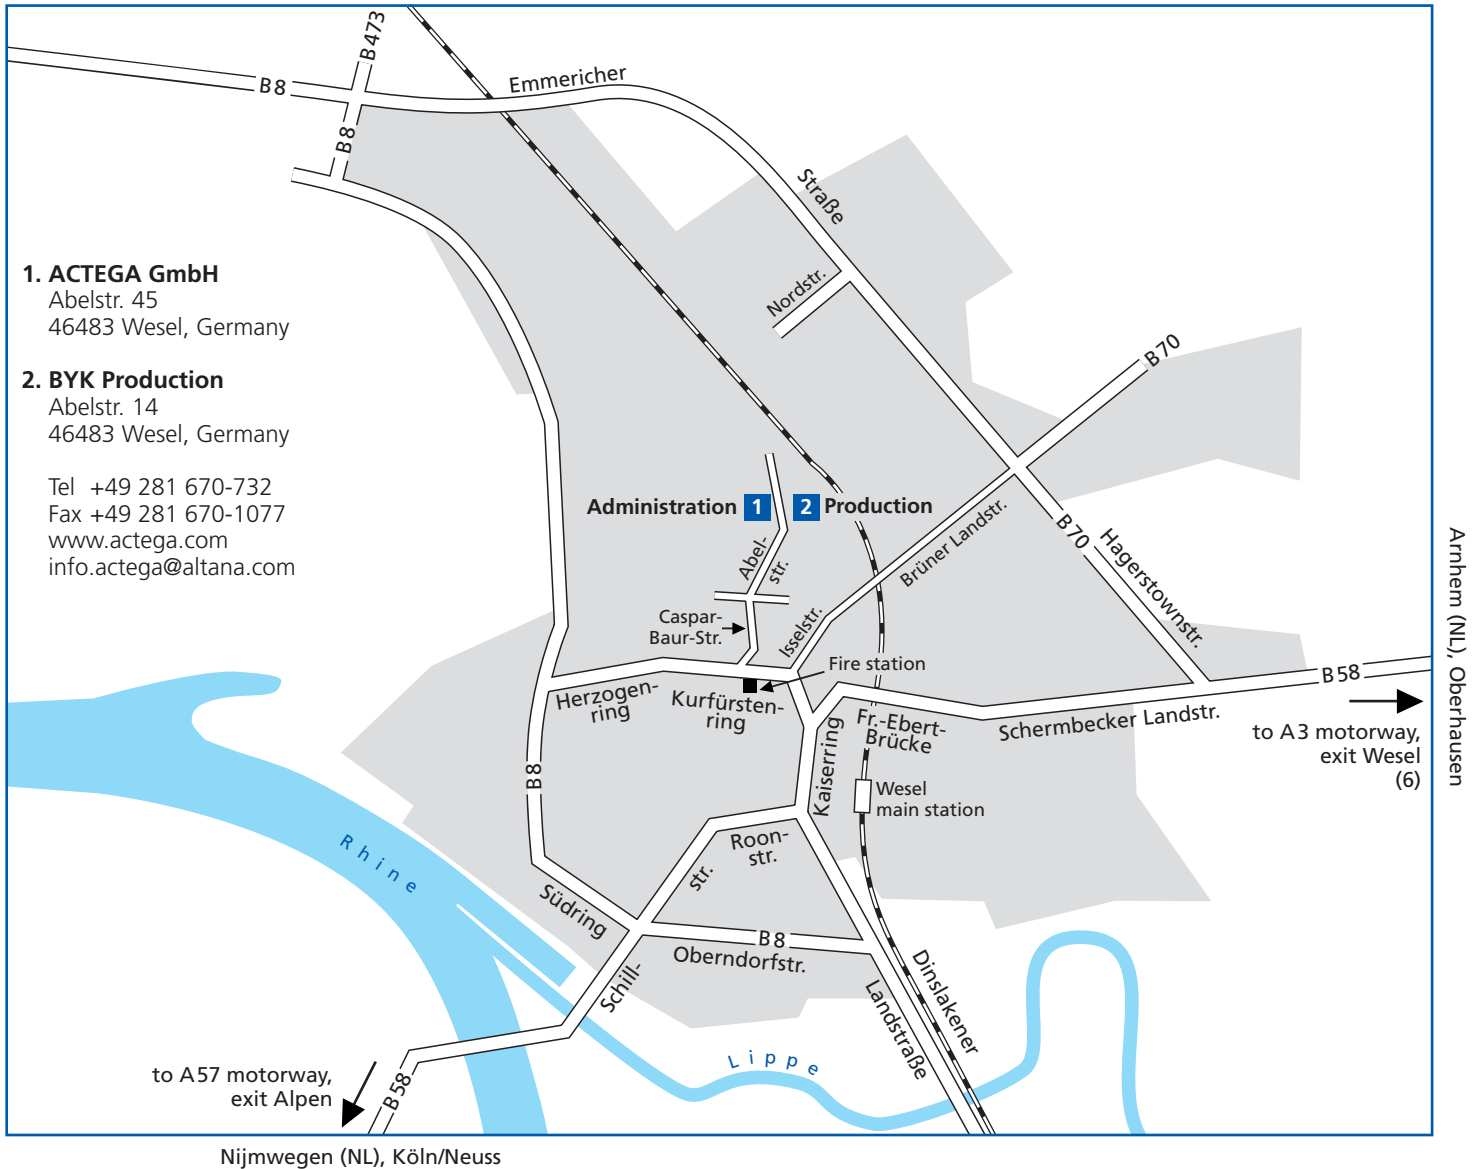

Your Way to ACTEGA, Wesel

How to find us by car

You are driving on the motorway A3/E36 from Oberhausen resp. Arnhem
Exit: No. 6 Wesel

Please follow the main road B 58 towards Wesel for approximately 5 km, cross an elevated railway bridge, directly turn off right into "Kaiserring" and stay on the right side of the lane until you reach the 2nd traffic light (on the left hand side you can see a fire station). At the 2nd traffic light turn right into "Caspar-Baur-Straße". After some hundred meters the name changes into "Abelstraße". After approximately 1 km you will face the administration building of ALTANA / ACTEGA on the left hand side.

How to find us by train

Take the train to main station Wesel. Take a taxi (e. g. Taxi-Service Dickmann, local phone: +49 281 7777) to ALTANA / ACTEGA (by car you need approximately 5 minutes).

You are driving on the motorway A57 from Köln/Neuss resp. Nijmegen
Exit: Alpen

Please follow the main road B 58 towards Wesel for approximately 20 km. After having passed the Rhine bridge you continue straight until you reach the 3rd traffic light (on the right hand side you see a filling station) where you turn left into "Kaiserring". Follow this street on the right side of the lane until the 4th traffic light (on the left hand side you can see a fire station). At the 4th traffic light turn right into "Caspar-Baur-Straße". After some hundred meters the name changes into "Abelstraße". After approximately 1 km you will face the administration building of ALTANA / ACTEGA on the left hand side.